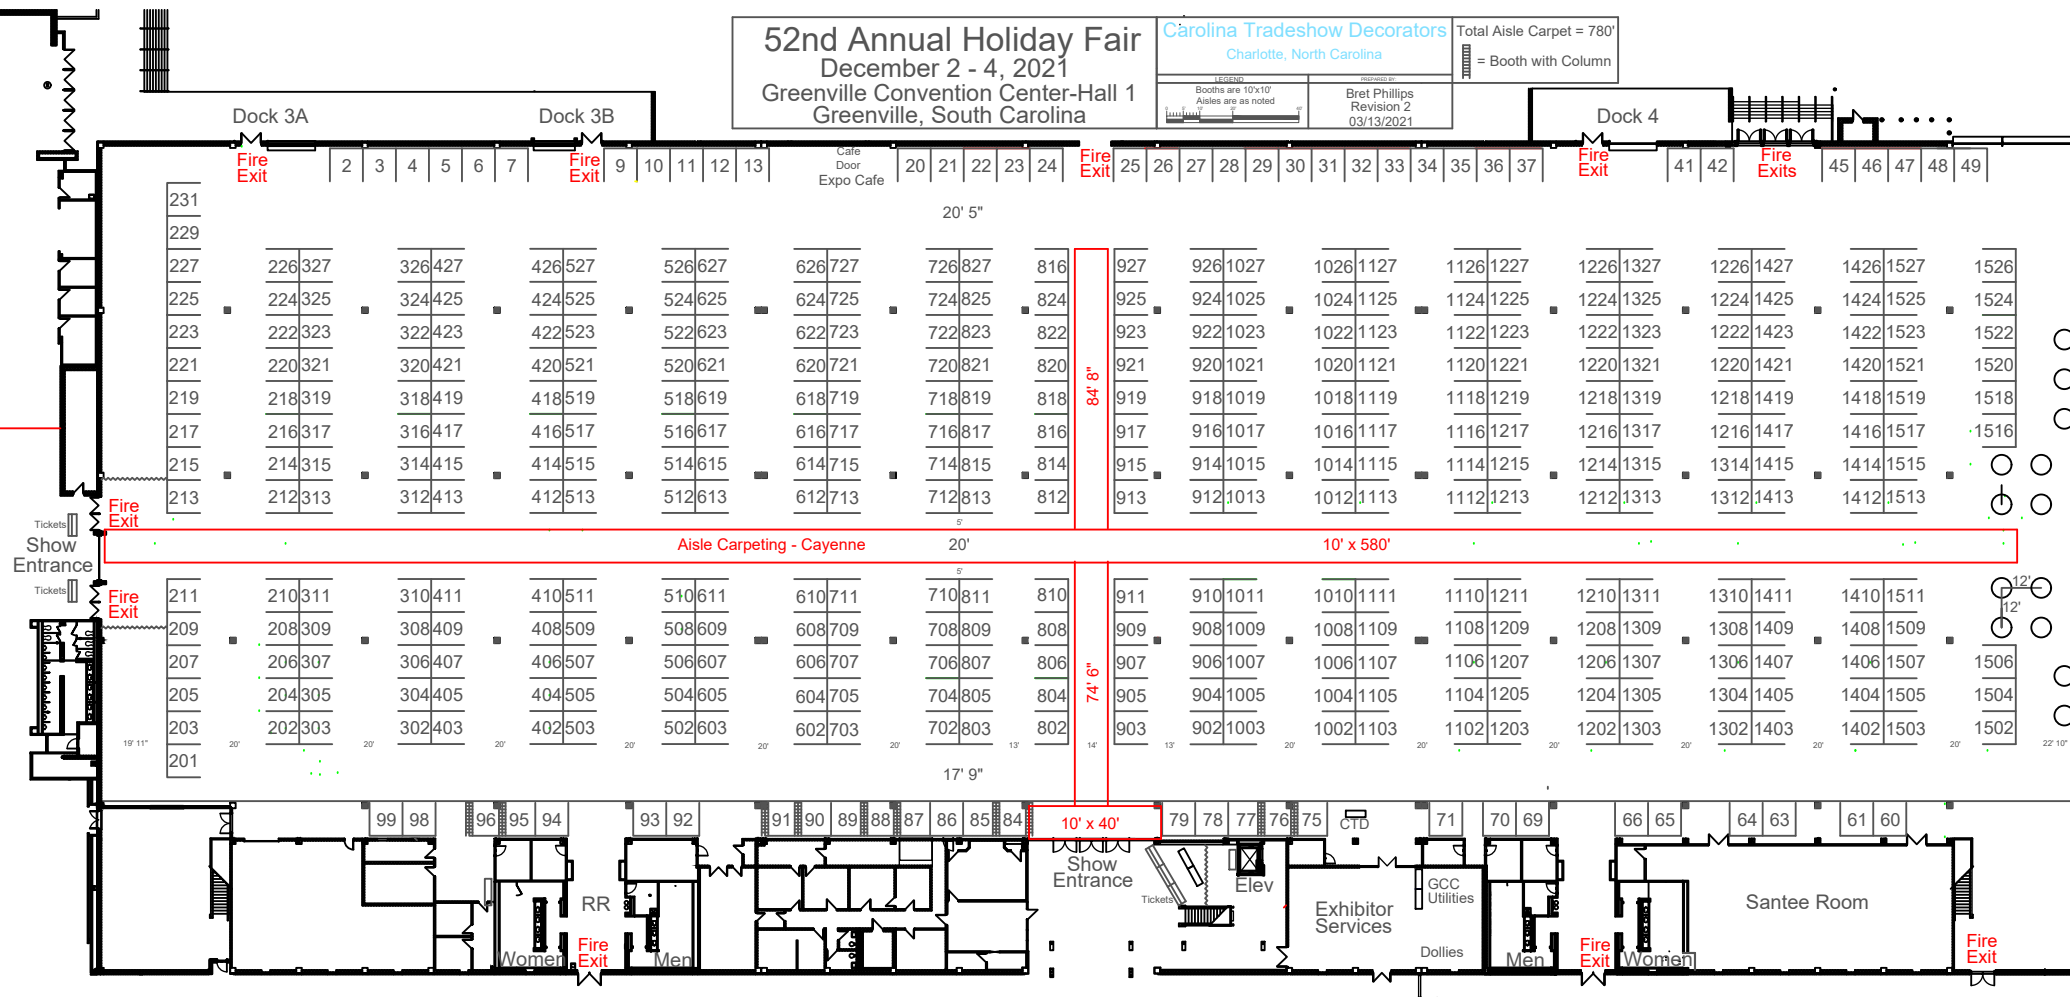

52nd Annual Holiday Fair
December 2 - 4, 2021
Greenville Convention Center-Hall 1
Greenville, South Carolina

Carolina Tradeshow Decorators
Charlotte, North Carolina

Total Aisle Carpet = 780'
= Booth with Column

LEGEND
Booths are 10'x10'
Aisles are as noted

Aisle Carpeting - Cayenne

10' x 580'

10' x 40'

Concessions

Santee Room

Exhibitor Services

Show Entrance

RR

Women

Men

Men

Women

Dolbies

GCC Utilities

Elev

Tickets

Men

CTD

Fire Exit

Fire Exit

Fire Exit

Fire Exits

Fire Exit

Fire Exit

Fire Exit

Fire Exit

Show Entrance

Tickets

Fire Exit

Fire Exit